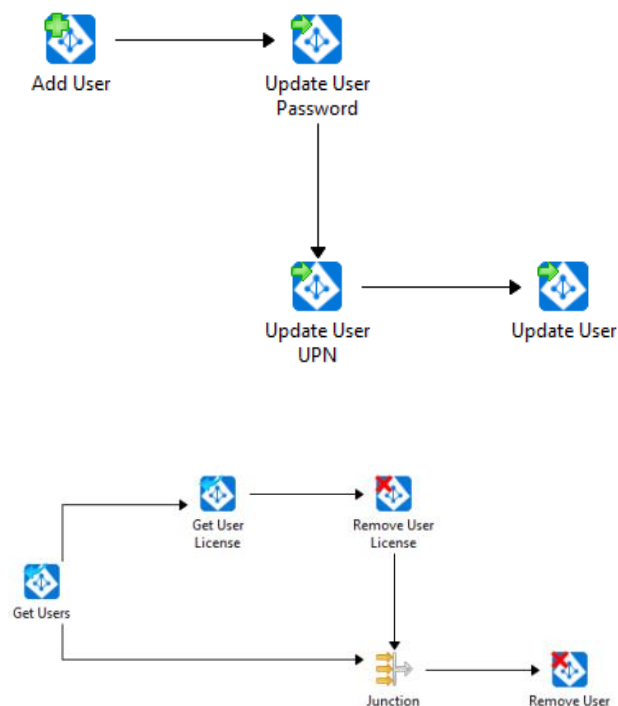

Automated Provisioning Automate the creation of Entra ID Users directly from Service Requests and License those Users.

Management of Entra ID automate management of Users in Entra ID to support business demands and remove manual effort.

KA Microsoft Entra ID	
Add Group Member	Get Users
Add User	Remove Group Member
Add User License	Remove User
Get Group Members	Remove User License
Get Groups	Update User
Get User	Update User Password
Get User License	Update User UPN

Kelverion

IP FOR ENTRA ID ACTIVITIES

Add User	Add new users to your Entra ID environment.
Add User License	Assign one or more licenses to an existing user.
Get User	Retrieve a specific user
Get Users	Retrieve and filter users from your Entra ID environment.
Get User License	Retrieve licenses assigned to a specific user
Remove User	Remove users from your Entra ID environment
Remove User License	Remove one or more licenses from an existing user
Update User	Update properties of existing users
Update User Password	Update the password of an existing user
Update User UPN	Update the User Principal Name of an existing user