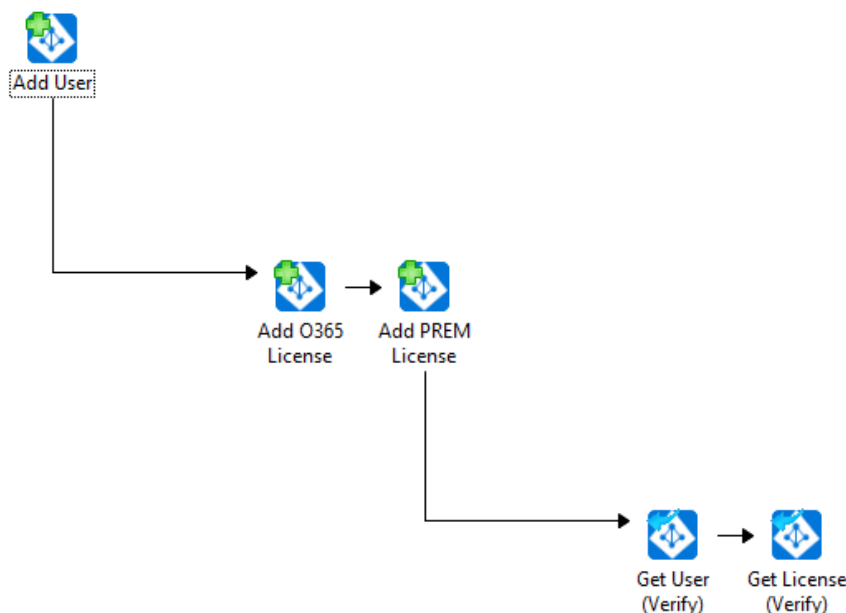

IP for Microsoft Entra ID

Automation for cloud only Active Directory

For customers running a hybrid on premise and cloud Active Directory solution then User account administration is done in the on premise Active Directory system and synchronized with Azure.

Customers who wish to run an Entra ID (formally Azure Active Directory) only solution must now do their Administration via the Azure web portal or Azure PowerShell.

The Kelverion Integration Pack for Microsoft Entra ID is a compliant integration for the Microsoft System Center Orchestrator IT Process Automation Solution.

The Integration Pack enables pre-defined integration and automation capabilities associated with provisioning and managing Users and licenses via Orchestrator.

The Integration Pack delivers a range of re-usable activities to automate IT functions such as: