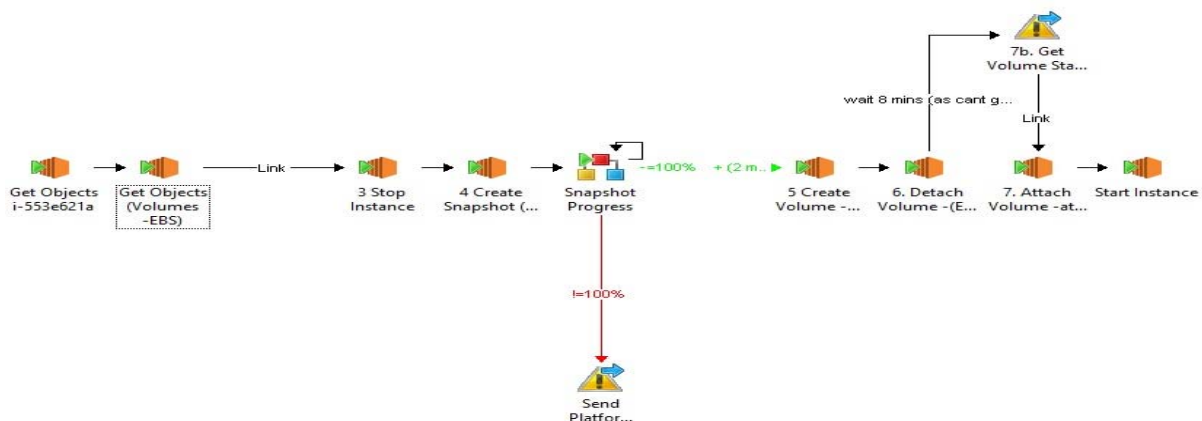

Automate Complex Activities Like Expand Instance Volumes

Americas – Kelverion NA Inc.
3721 Executive Dr, Blg 11, Suite 215, Austin, Texas
Tel: (1) 512 593 5295
Email: info@kelverion.com
Copyright © 2014, Kelverion Inc.

RoW - Kelverion UK Limited
960 Capability Green, Luton, Bedfordshire, LU1 3PE
Tel: +44 1582 635791
Web: www.kelverion.com

July 2014